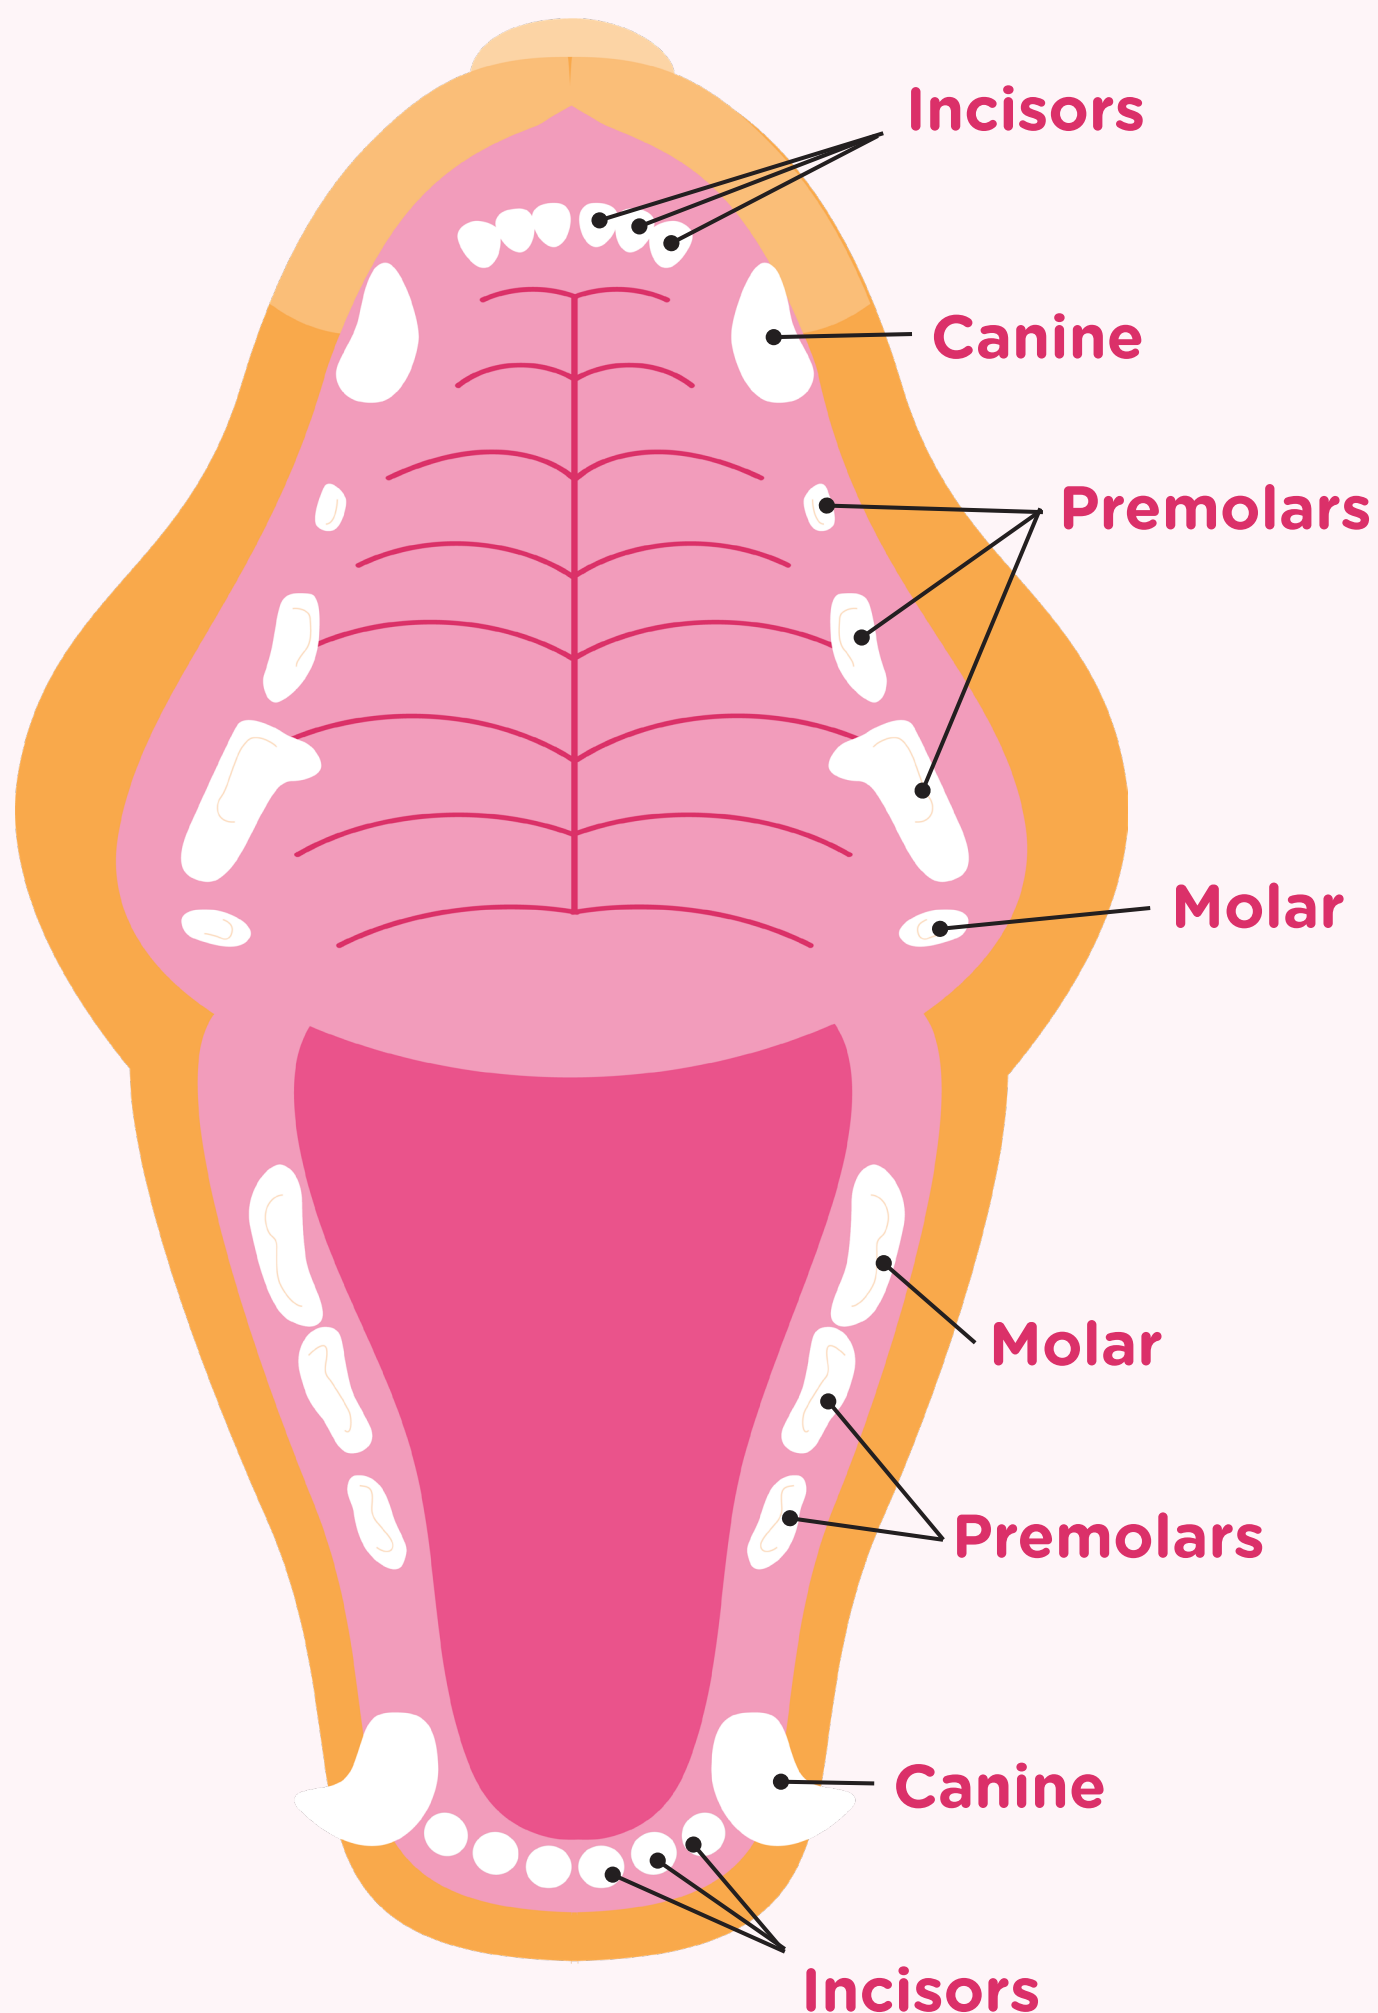

How many teeth do cats have?

Total Teeth

Adult cats 30 teeth
(16 top, 14 bottom)

Types of Teeth

Incisors

Location: **Front**

Amount: **12 (6 top, 6 bottom)**

Purpose: **Holding, grooming**

Canines

Location: **Behind incisors**

Amount: **4 (2 top, 2 bottom)**

Purpose: **Puncturing, holding**

Premolars

Location: **Behind canines**

Amount: **10 (6 top, 4 bottom)**

Purpose: **Chewing, shredding**

Molars

Location: **Back**

Amount: **4 (2 top, 2 bottom)**

Purpose: **Grinding**

Get 10% off dental procedures when you join Pet Health Club*