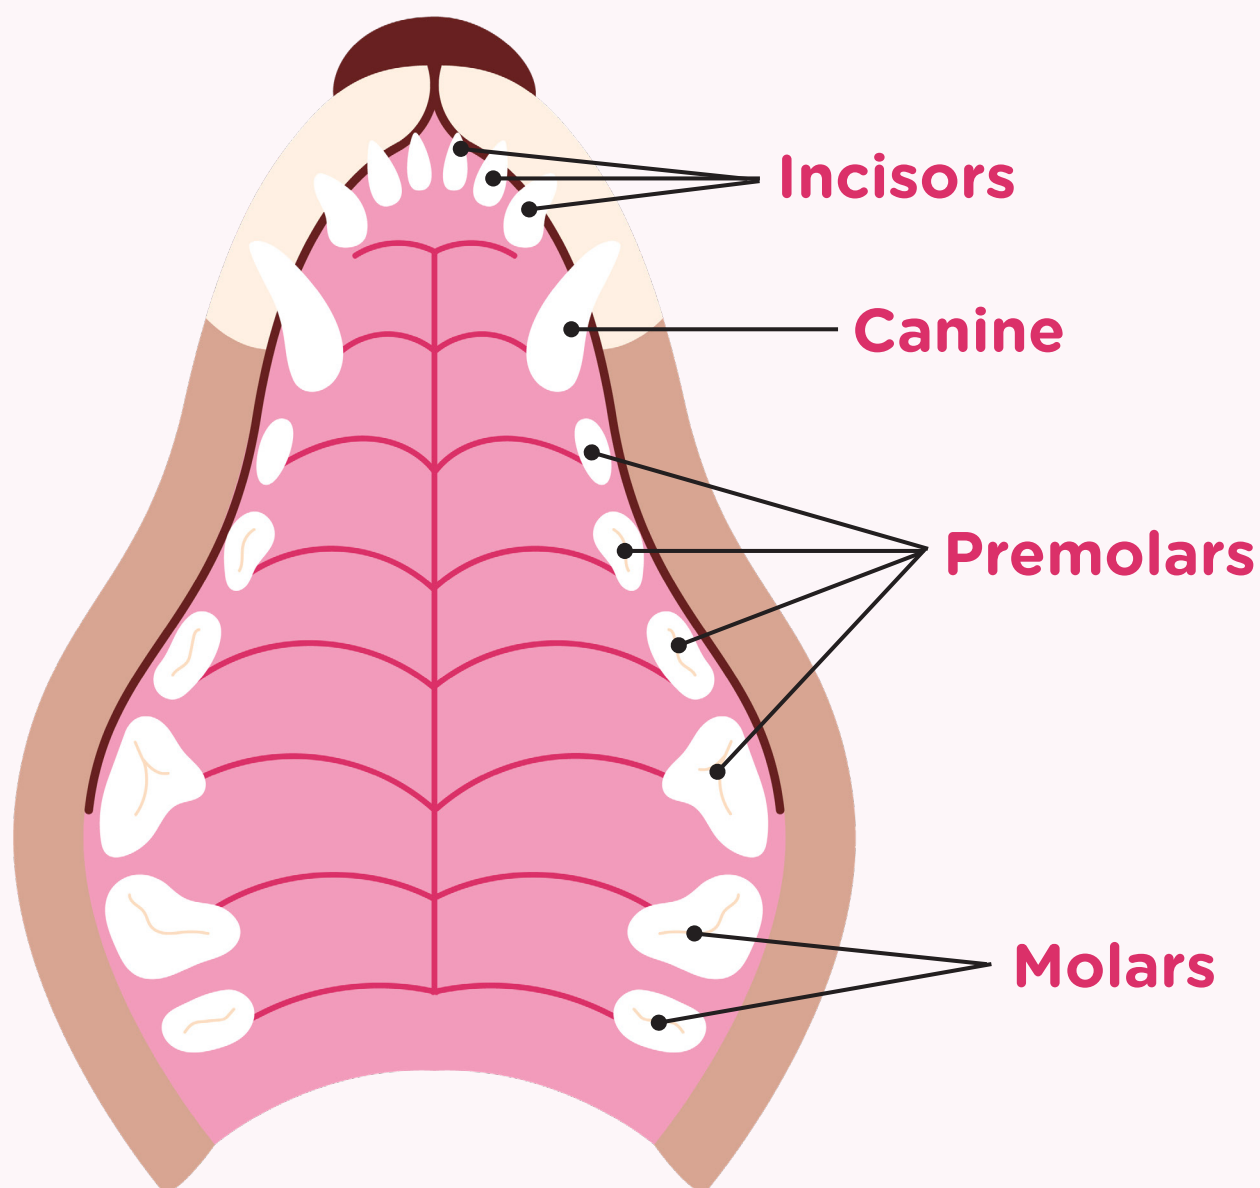

How many teeth do dogs have?

How many teeth do dogs have?

Total Teeth

Adult dogs 42 teeth
(20 top, 22 bottom)

Types of Teeth

Incisors

Location: **Front**

Amount: **12**

Purpose: **Scraping, grooming**

Canines

Location: **Behind incisors**

Amount: **4**

Purpose: **Tearing, holding**

Premolars

Location: **Behind canines**

Amount: **16**

Purpose: **Chewing, shredding**

Molars

Location: **Back**

Amount: **10**

Purpose: **Grinding**

Get 10% off dental procedures when you join Pet Health Club*