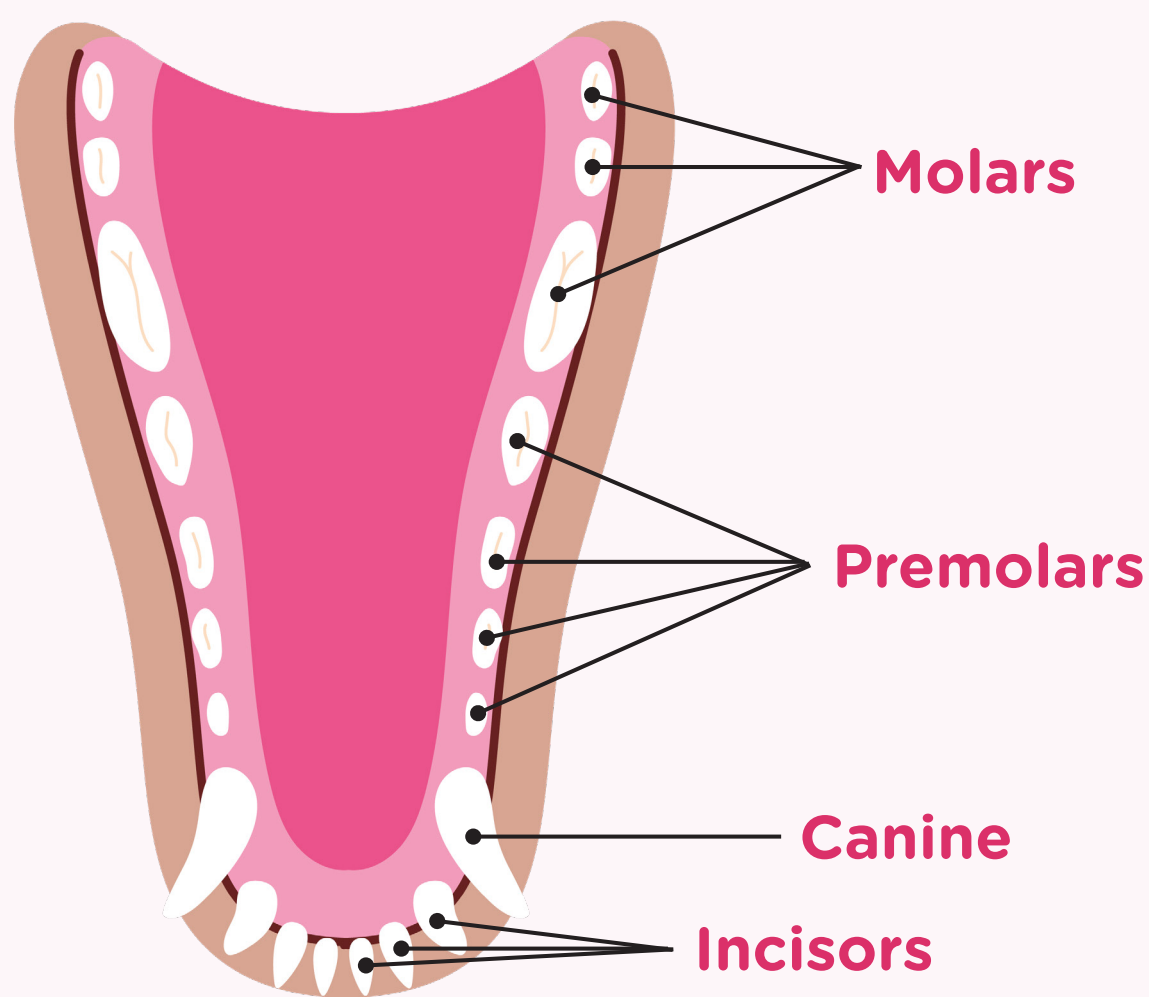

How many teeth do dogs have?

How many teeth do dogs have?

Total Teeth

Adult dogs 42 teeth
(20 top, 22 bottom)

Types of Teeth

Incisors

Location: **Front**

Amount: **12**

Purpose: **Scraping, grooming**

Canines

Location: **Behind incisors**

Amount: **4**

Purpose: **Tearing, holding**

Premolars

Location: **Behind canines**

Amount: **16**

Purpose: **Chewing, shredding**

Molars

Location: **Back**

Amount: **10**

Purpose: **Grinding**

Get 10% off dental procedures when you join Pet Health Club*